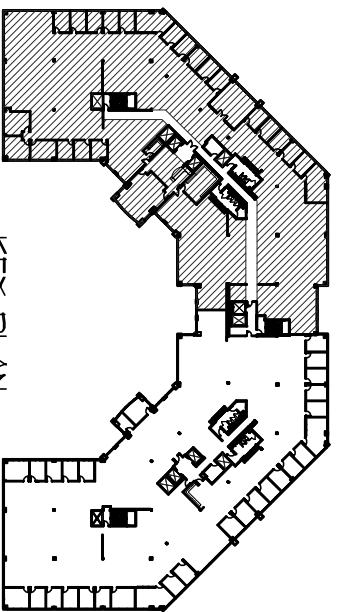

SPECTRUM PROPERTIES
WE DEVELOP RELATIONSHIPS

Phone: 919-832-0768
Fax: 919-832-1924
www.spectrum-properties.com

SCALE:
10 FT.
20 FT.

KEY PLAN
23622 R9F

VACANCY PLAN
FOURTH FLOOR
4700 FALLS

Phillips
Architecture, PA