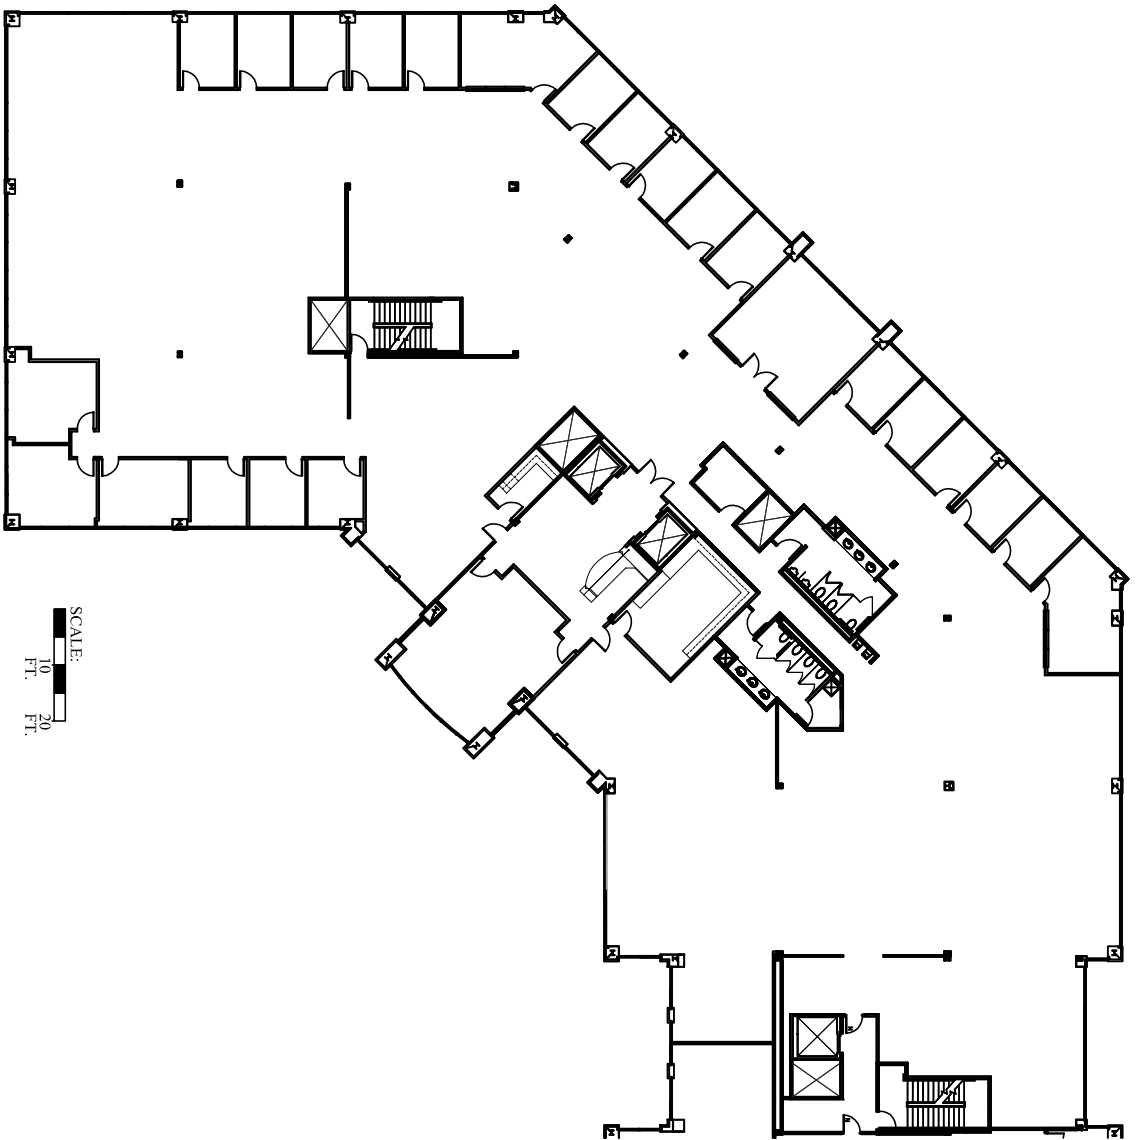

SPECTRUM PROPERTIES
WE DEVELOP RELATIONSHIPS

Phone: 919-832-0768
Fax: 919-832-1924
www.spectrum-properties.com

SCALE:
10 FT.
20 FT.

KEY PLAN
23622 R9F

VACANCY PLAN
FOURTH FLOOR
4700 FALLS

Phillips
Architecture, PA